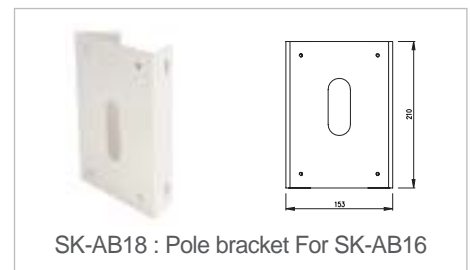

SK-AB12 : Outdoor pendant bracket
For SK-H241

SK-AB14 : For SK-V251IR

SK-AB15 : Pole bracket
For SK-P440/SK-P441/SK-AB02

SK-AB16 : Outdoor wall bracket For SK-H241

SK-AB17 : Steel strap For SK-AB18

SK-AB18 : Pole bracket For SK-AB16