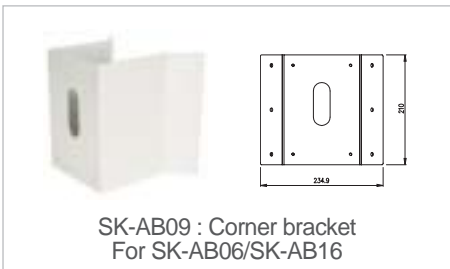

ACCESSORY BRACKET

SK-AB09, AB10, AB11, AB12, AB14, AB15, AB16, AB17, AB18, AB19, AB20, AB21

ACCESSORY

SK-AB09 : Corner bracket
For SK-AB06/SK-AB16

SK-AB10 : Corner bracket
For SK-P440/SK-P441/SK-AB02

SK-AB11 : Wall bracket
For SK-D106/SK-D107