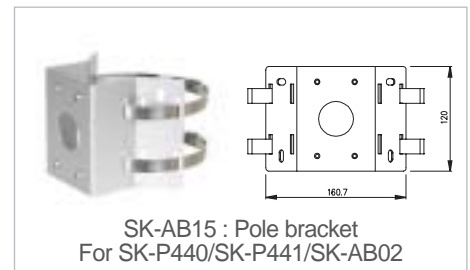

SK-AB11 : Wall bracket
For SK-D106/SK-D107