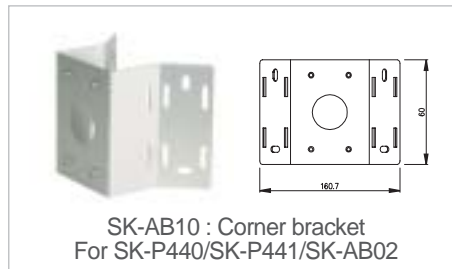

ACCESSORY BRACKET

SK-AB09, AB10, AB11, AB12, AB14, AB15, AB16, AB17, AB18, AB19, AB20, AB21

ACCESSORY

SK-AB09 : Corner bracket
For SK-AB06/SK-AB16

SK-AB10 : Corner bracket
For SK-P440/SK-P441/SK-AB02

SK-AB11 : Wall bracket
For SK-D106/SK-D107