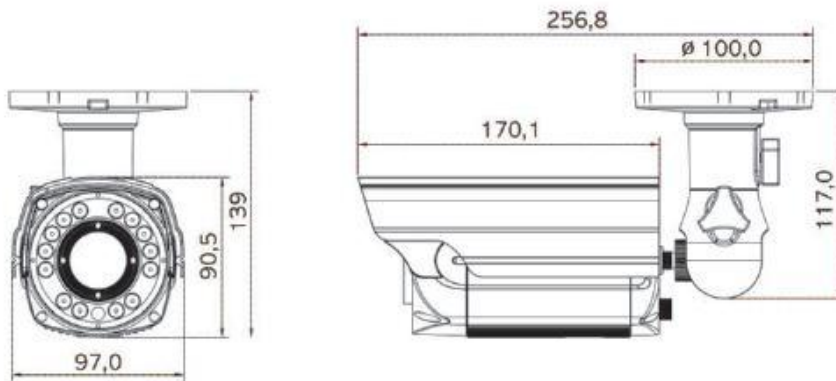

Key Features of VN70II EH

- 50M IR Beam Distance
- True Day & Night(ICR)
- Intelligent IR Image Compensation
- Easy-to-play OSD button on the unit
- RS-485 Interface(Pelco-D Protocol)
- Multi-Lingual OSD(English/ German/ French/ Russian/ Spanish/ Portuguese/ Japanese)
- Extra Video Out
- External Focus Adjustment
- Cable Managed Bracket
- IP67 Weatherproof

Options

- Lens : 2.8-12mm/ 5-50mm Varifocal DC Auto Iris lens

- Power source : 12VDC, 12VDC/24VAC

Dimension

Specification

MODEL	VN70 IIEH
Image sensor	1/3" Sony 960H Ex-view HAD CCD
Effective Pixels	NTSC : 768(H) x 494(V), PAL : 752(H) x 582(V)
H. Resolution	650TV Lines(Color)/ 700TV Lines(B/W)
Synchronizing system	Internal
Scanning system	NTSC : 525 Lines PAL : 625 Lines 2:1 Interlaced
Video output	1.0Vp-p Composite 75 Ohms
S/N ratio	More than 52dB (AGC Off)
Min. Illumination	0Lux
Shutter Speed	NTSC:1/60~1/100,000 sec. PAL:1/50~1/100,000 sec.
Gamma Correction	Standard $\gamma = 0.45$
White Balance	1,800 °K ~ 11,000 °K Auto (ATW/ Push/ User 1/2, Anti CR, Manual)
Gain Control	Standard : -6dB ~ 44.8dB Auto
Smear Effect	0.005%
Power source	12VDC, 12VDC/24VAC
Operating current	120mA/12VDC(IR Off), 520mA/12VDC(IR On) 90mA/24VAC(IR Off), 400mA/24VAC(IR On)
Lens(Standard)	2.8-12mm Varifocal DC Auto Iris lens
Lens(Option)	5-50mm Varifocal DC Auto Iris lens
LED Spectrum	850nm
Viewable Distance	Up to 50M at Moonless Night
MTBF of IR	20,000 hours
Iris Control	Auto
Operating temp./Humidity	-10°C ~ 50°C (Humidity : 0% RH ~ 90% RH)

IP Rating	67
Measurement (mm)	97(W) x90.5(V)x256.8(L)
Weight (Approx. g)	2,200
FUNCTION	
Shutter/ AGC	Auto/ Manual
White Balance	ATW / Push Lock / User 1, 2/ Anti CR/ Manual
Backlight	BLC/ HLC/ Off
Picture Adjust	Mirror(On/Off), Brightness, Contrast, Sharpness, HUE, Gain
ATR	On/ Off
Privacy Mosaic	On/Off (4 Zone setting available)
Day/Night	Auto/ Color/ BW
NR	NR Mode/ Y Level/ C Level
Camera ID	On/ Off
Language	English/ Germany/ French/ Russian/ Spanish/ Portuguese, Japanese