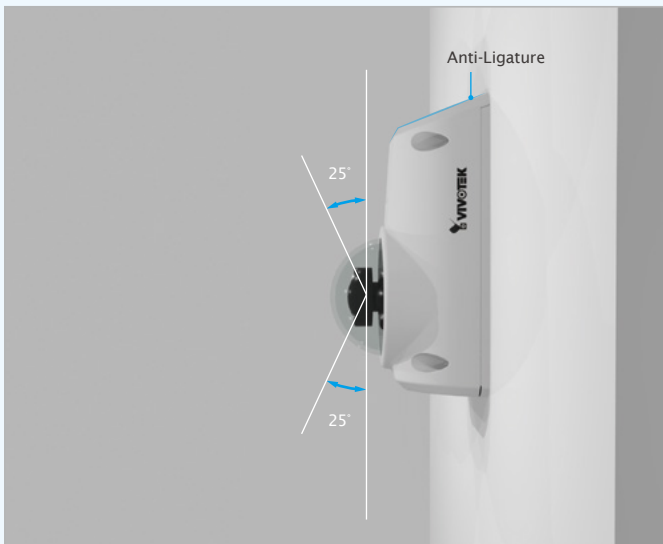

Key Features

- 3-Megapixel CMOS Sensor
- 30fps @ 2048x1536
- Anti-Ligature Design
- Weather-proof IP66-rated and Vandal-proof IK10-rated Housing
- 180° Horizontal Panoramic View
- ±25° Tilt Lens
- WDR Pro (100dB) to Provide Extreme Visibility in High Light Contrast Scenes
- Video Rotation
- Built-in Microphone
- SNV (Supreme Night Visibility)
- 3D Noise Reduction for Low-light Conditions
- Real-time H.264 and MJPEG Compression (Dual Codec)
- Built-in IEEE 802.3af Compliant PoE
- Built-in MicroSD/SDHC/SDXC card slot

The World's First Adjustable Tilt Angle Fisheye Network Camera