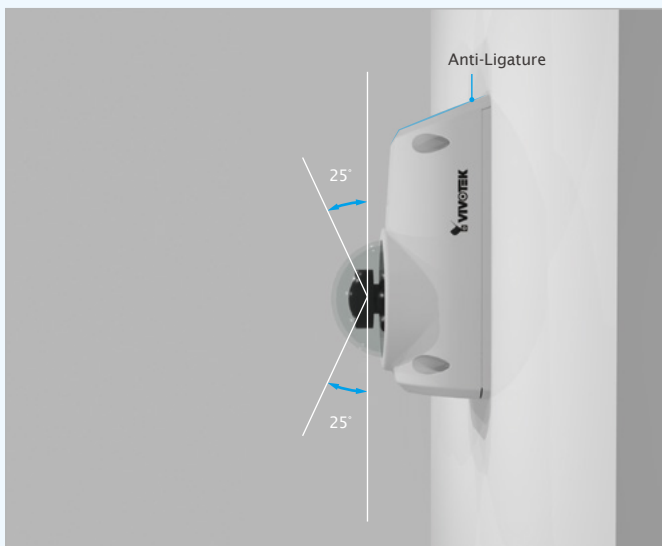

Key Features

- 3-Megapixel CMOS Sensor
- 30fps @ 2048x1536
- Anti-Ligature Design
- Weather-proof IP66-rated and Vandal-proof IK10-rated Housing
- 180° Horizontal Panoramic View
- ±25° Tilt Lens
- WDR Pro (100dB) to Provide Extreme Visibility in High Light Contrast Scenes
- Video Rotation
- Built-in Microphone
- SNV (Supreme Night Visibility)
- 3D Noise Reduction for Low-light Conditions
- Real-time H.264 and MJPEG Compression (Dual Codec)
- Built-in IEEE 802.3af Compliant PoE
- Built-in MicroSD/SDHC/SDXC card slot

The World's First Adjustable Tilt Angle Fisheye Network Camera