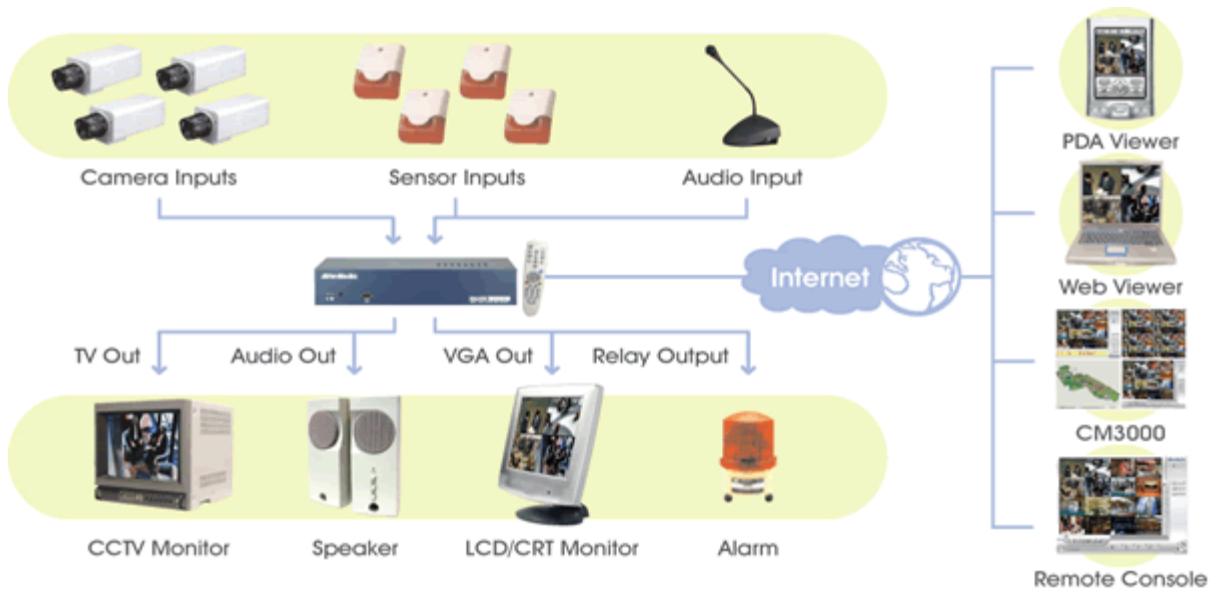

With one EB1304 NET to complete all you need.

[Learn More!](#)

- Product Performance
- Major Features
- Specifications
- Hardware Recommendation

Product Performance

Item	EB 1304 NET
Video input	4
VGA output	1
TV output	1
Audio input/ output	1
Sensor input	4
Relay output	1
Display Rate (NTSC/PAL)	120 / 100 fps
Recording Rate(NTSC/ PAL)	120 / 100 fps
USB Port	1

[top ↑](#)

Major Features

- Support Central Management System
- Support Pen-drive/ External HDD backup
- Support PDA Viewer with video & audio
- Support Remote Console
- Motion Detection recording
- Multiplex: Recording, Playback, and Networking
- Auto scan: set different switch time for each channel
- Remote control DVR without glitch

[top ↑](#)

Specifications

- 4 composite video inputs (BNC connector)
- 1 Composite & 1 VGA outputs
- Video compression: MPEG4
- Video Format: NTSC and PAL
- 1 channel audio input/output
- Display resolution: 720 x 480/720 x 576 (NTSC/PAL)
- Display frame rate: Total 120/100 fps (NTSC/PAL)
- Hue/Brightness/contrast/Saturation adjustable
- Recording resolution:
 - -Full D1: 720 x 480/720 x 576 (NTSC/PAL)
 - -CIF: 360 x 240/360 x 288 (NTSC/PAL)
- Recording frame rate
 - Full D1: 60/50 fps (NTSC/PAL)
 - CIF: 120/100 fps (NTSC/PAL)
- Recording mode:
 - Schedule recording (00:00~24:00 set by hour)
 - Continuous /Motion / Sensor recording
- Auto recycle recording
- Auto record enabling
- Remote access:
 - Support CMS