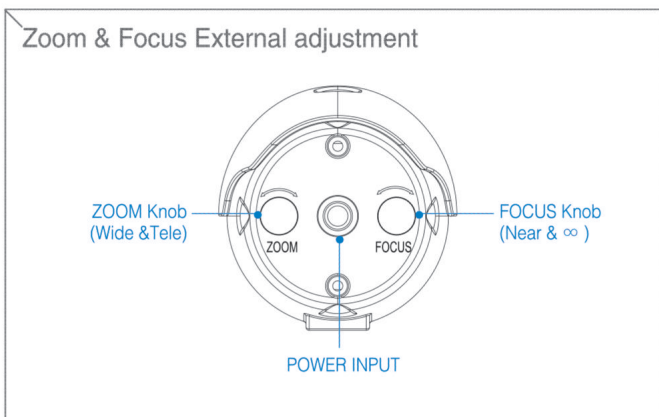

Focus External Adjustment

Moisture condensation and bad workmanship sometimes occur in the course of opening the housing to adjust focus. Our advanced external adjustment mechanism makes no reason to open the case and guarantees no possibility of condensation.