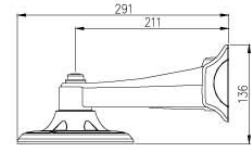

# ACCESSORY BRACKET

SK- AS01, AB01, AB02, AB03, AB04, AB05, AB06, AB07, AB08, AB09, AB10, AB11, AB12, AB14, AB15, AB16, AB17, AB18

SK-AS01

Sunvisor For SK-H241

SK-AB01

Wall bracket For SK-D100(IR)

SK-AB02

Wall bracket For SK-D105(IR) / SK-V106 / SK-V241IR