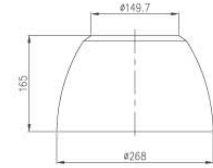

# ACCESSORY BRACKET

SK- AS01, AB01, AB02, AB03, AB04, AB05, AB06, AB07, AB08, AB09, AB10, AB11, AB12, AB14, AB15, AB16, AB17, AB18

SK-AS01

Sunvisor For SK-H241

SK-AB01

Wall bracket For SK-D100(IR)

SK-AB02

Wall bracket For SK-D105(IR) / SK-V106 / SK-V241IR