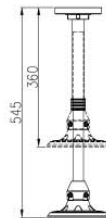

Pendant bracket For SK-D105(IR) / SK-V106 / SK-V241IR