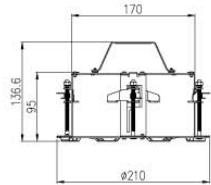

SK-AB04

Ceiling bracket For SK-S200 / SK-S250