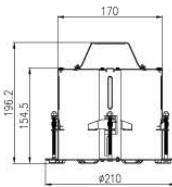

SK-AB03

Base tray For SK-D105(IR) / SK-V241IR

SK-AB04

Ceiling bracket For SK-S200 / SK-S250

SK-AB05

In-ceiling bracket For SK-S200 / SK-S250

SK-AB06

Indoor wall bracket For SK-S200 / SK-S250