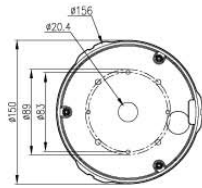

SK-AB03

Base tray For SK-D105(IR) / SK-V241IR