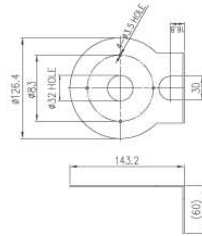

# ACCESSORY BRACKET

SK- AS01, AB01, AB02, AB03, AB04, AB05, AB06, AB07, AB08, AB09, AB10, AB11, AB12, AB14, AB15, AB16, AB17, AB18

SK-AS01

Sunvisor For SK-H241

SK-AB01

Wall bracket For SK-D100(IR)

SK-AB02

Wall bracket For SK-D105(IR) / SK-V106 / SK-V241IR