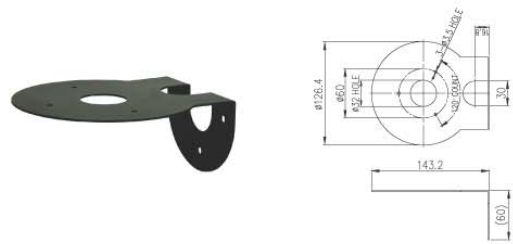

SK-AB11

Wall bracket For SK-D106