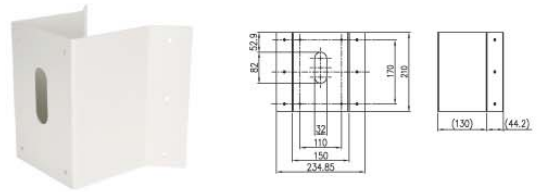

ACCESSORY BRACKET

SK- AS01, AB01, AB02, AB03, AB04, AB05, AB06, AB07, AB08, AB09, AB10, AB11, AB12, AB14, AB15, AB16, AB17, AB18

SK-AB09

Corner bracket For SK-AB06 / SK-AB16