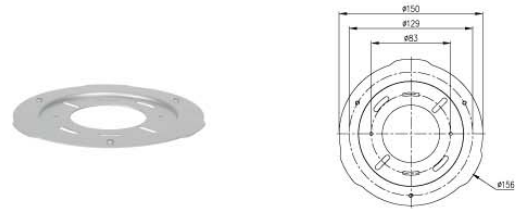

# ACCESSORY BRACKET

SK- AS01, AB01, AB02, AB03, AB04, AB05, AB06, AB07, AB08, AB09, AB10, AB11, AB12, AB14, AB15, AB16, AB17, AB18

SK-AB09

Corner bracket For SK-AB06 / SK-AB16

SK-AB10

Comer bracket For SK-P440 / SK-AB02 / SK-N140X

SK-AB11

Wall bracket For SK-D106

SK-AB12

Outdoor pendant bracket For SK-H241

SK-AB14

For SK-D105(IR) / SK-V241IR

SK-AB15

Pole bracket For SK-P440 / SK-AB02 / SK-N140X