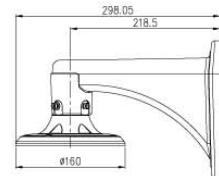

SK-AB03

Base tray For SK-D105(IR) / SK-V241IR

SK-AB04

Ceiling bracket For SK-S200 / SK-S250

SK-AB05

In-ceiling bracket For SK-S200 / SK-S250

SK-AB06

Indoor wall bracket For SK-S200 / SK-S250