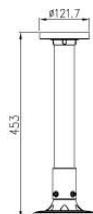

# ACCESSORY BRACKET

SK- AS01, AB01, AB02, AB03, AB04, AB05, AB06, AB07, AB08, AB09, AB10, AB11, AB12, AB14, AB15, AB16, AB17, AB18

SK-AS01

Sunvisor For SK-H241

SK-AB01

Wall bracket For SK-D100(IR)

SK-AB02

Wall bracket For SK-D105(IR) / SK-V106 / SK-V241IR

SK-AB03

Base tray For SK-D105(IR) / SK-V241IR

SK-AB04

Ceiling bracket For SK-S200 / SK-S250

SK-AB05

In-ceiling bracket For SK-S200 / SK-S250

SK-AB06

Indoor wall bracket For SK-S200 / SK-S250

SK-AB07

Indoor pendant bracket For SK-S200 / SK-S250

SK-AB08

Pendant bracket For SK-D105(IR) / SK-V106 / SK-V241IR

# ACCESSORY BRACKET

SK- AS01, AB01, AB02, AB03, AB04, AB05, AB06, AB07, AB08, AB09, AB10, AB11, AB12, AB14, AB15, AB16, AB17, AB18

SK-AB09

Corner bracket For SK-AB06 / SK-AB16

SK-AB10

Comer bracket For SK-P440 / SK-AB02 / SK-N140X