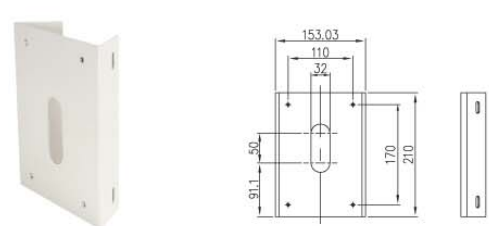

SK-AB16

Outdoor wall bracket For SK-H241

SK-AB17

Steel strap For SK-AB18

SK-AB18

Pole bracket For SK-AB16