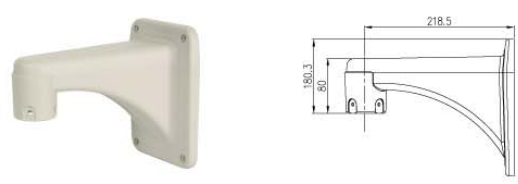

SK-AB16

Outdoor wall bracket For SK-H241