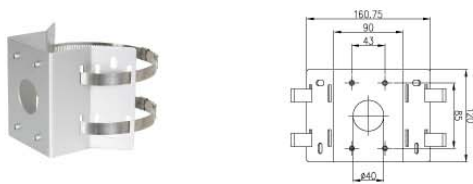

SK-AB11

Wall bracket For SK-D106

SK-AB12

Outdoor pendant bracket For SK-H241

SK-AB14

For SK-D105(IR) / SK-V241IR

SK-AB15

Pole bracket For SK-P440 / SK-AB02 / SK-N140X