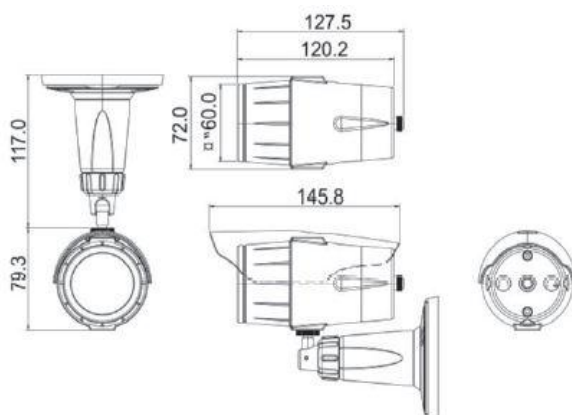

VB60EH-VF

Outdoor Camera

Key Features of Effio-E

- 1/3" Sony 960H Ex-view HAD CCD
- 650TVL(D)/ 700TVL(N)
- New Color Signal Processing for High Color Reproduction
- 2D DNR(Digital Noise Reduction)
- ATR(Adaptive Tone-Curve Reproduction)

Key Features of VB60EH-VF

- 4-9mm Varifocal lens
- True Day & Night(ICR)
- External Focus Adjustment
- IP67 Weatherproof
- 12VDC

Options

- Lens : 9-22mm Varifocal lens

Dimension

Specification

MODEL	VB60EH-VF
Image sensor	1/3" Sony 960H Ex-view HAD CCD
Effective Pixels	NTSC : 768(H) x 494(V), PAL : 752(H) x 582(V)
H. Resolution	650TV Lines(Color)/ 700TV Lines(B/W)
Synchronizing system	Internal
Scanning system	NTSC : 525 Lines PAL : 625 Lines 2:1 Interlaced
Video output	1.0Vp-p Composite 75 Ohms
S/N ratio	More than 52dB (AGC Off)
Min. Illumination	0.1Lux(Color)/ 0.01Lux(B/W)
Shutter Speed	NTSC:1/60~1/100,000 sec. PAL:1/50~1/100,000 sec.
Gamma Correction	Standard $\gamma = 0.45$
White Balance	1,800°K ~ 11,000°K Auto
Gain Control	Standard : -6dB ~ 44.8dB Auto
Smear Effect	0.005%
Power source	12VDC
Operating current	120mA
Lens(Standard)	4-9mm Varifocal lens
Lens(Option)	9-22mm Varifocal lens
MTBF	80,000 hours
Iris Control	Auto
Operating temp./Humidity	-10°C ~ 50°C (Humidity : 0% RH ~ 90% RH)
IP Rating	67
Measurement (mm)	60(D) x127.5(L)
Weight (Approx. g)	930