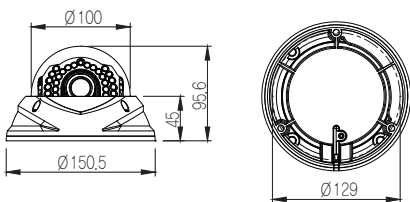

FULL HD-TVI(1080P) OUTDOOR DOME CAMERA

SK-V251IR(D)/HT21AI

Products Image

SK-V251IR(D)/HT21AI

Dimension

SK-V251IR(D)/HT21AI

Model No.	SK-V251IR(D)/HT21AI
IMAGE SENSOR	1/2.9" SONY CMOS SENSOR
TOTAL PIXEL	2000(H) X 1241(V) = 2.48M (PIXEL)
ACTIVE PIXEL	1936(H) X 1097(V) = 2.12M (PIXEL)
RESOLUTION	1920X1080P(1080P, 30/25FPS)
SCANNING SYSTEM	PROGRESSIVE SCAN
VIDEO OUTPUT	HD-TVI : 1920X1080P(1080P, 30/25FPS)
LENS TYPE	Vari focal Auto Iris Lens(2.8~12mm, Default)
DAY & NIGHT	AUTO_Cds/COLOR/B&W (ICR)
AGC	0~20
MIN. ILLUMINATION	COLOR : 1 LUX / BW : 0.5 LUX
S/N RATIO	50dB or More (AGC OFF)
DNR	3DNR
WDR	ON/OFF
WHITE BALANCE	AUTO / AUTO EXT / MANUAL
INGRESS PROTECTION	IP68
VOLTAGE	12V DC/24V AC Dual voltage
REVERCE POLARITY PROTECTION	YES
OPERATION TEMP.	-45°C ~ 50°C
DIMENSION	Ø150.5x95.6(H) mm
WEIGHT	Approx. 800g